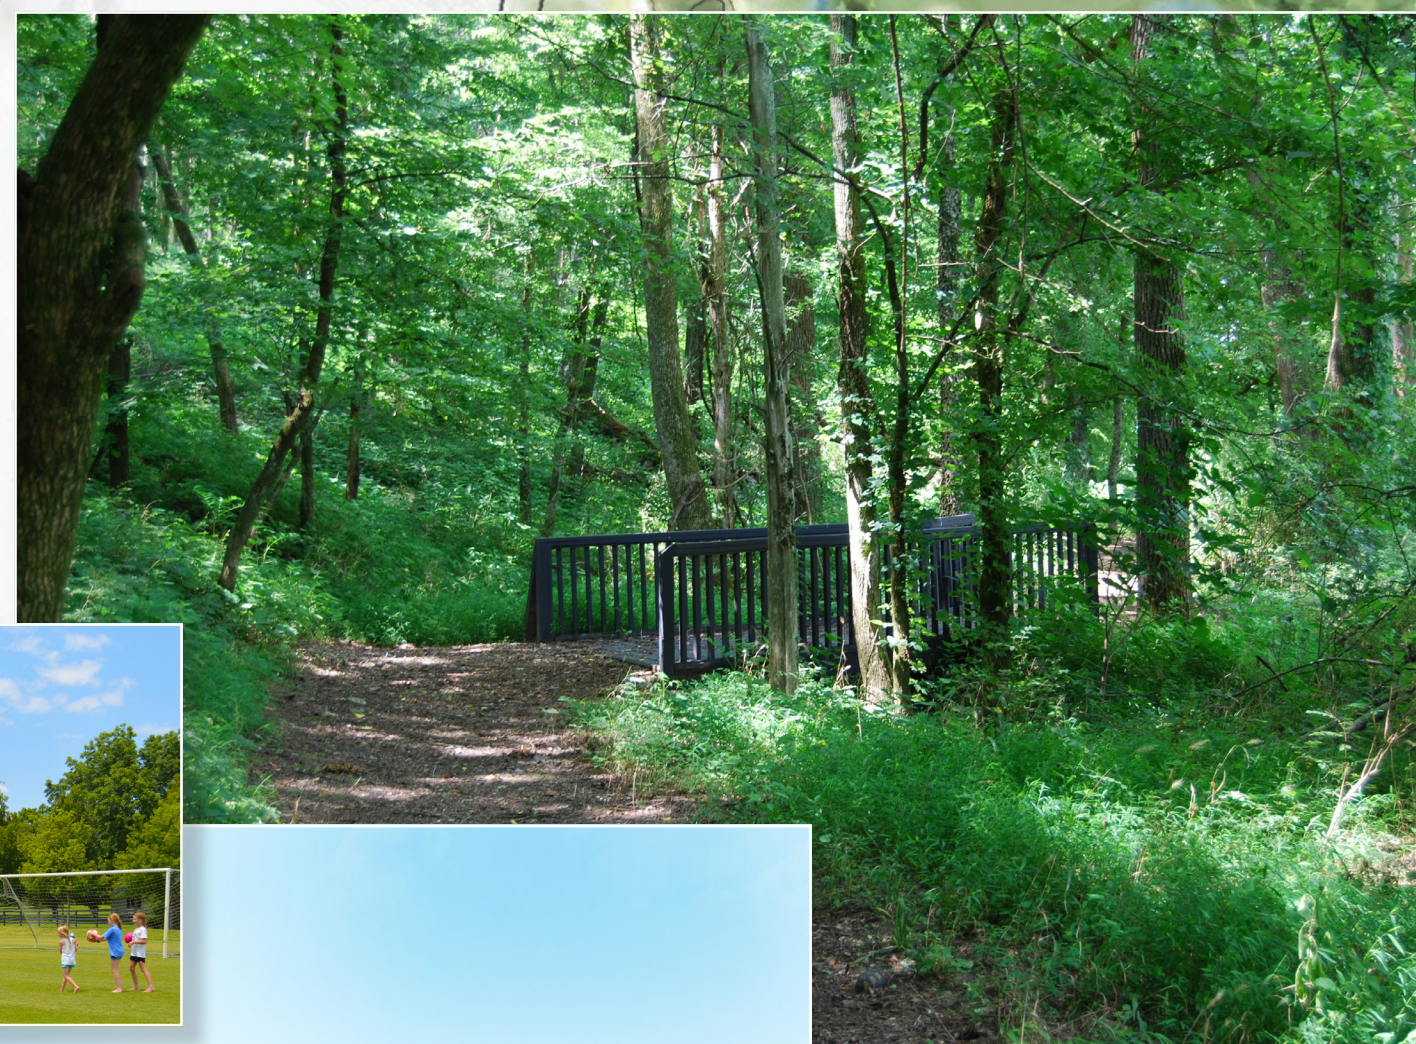

The GROVE

Parks, Trails, Fishing,
and Open Space

Trail Network

Open Space

The Gathering Place

- Playground
- Tennis Courts
- Jr. Olympic Pool

Angler's Nest & Fishing Pond

Fruit Tree Park

Open Space

Firepit Park

Sports Park

Hole #3 Fish Pond

Wildings Park

Future Trail

Open Space

Overlook Park

Lynch Park

Preserved Open Space

Founders Circle Park

- Trail Network
- Shade Trees
- Meandering Creek